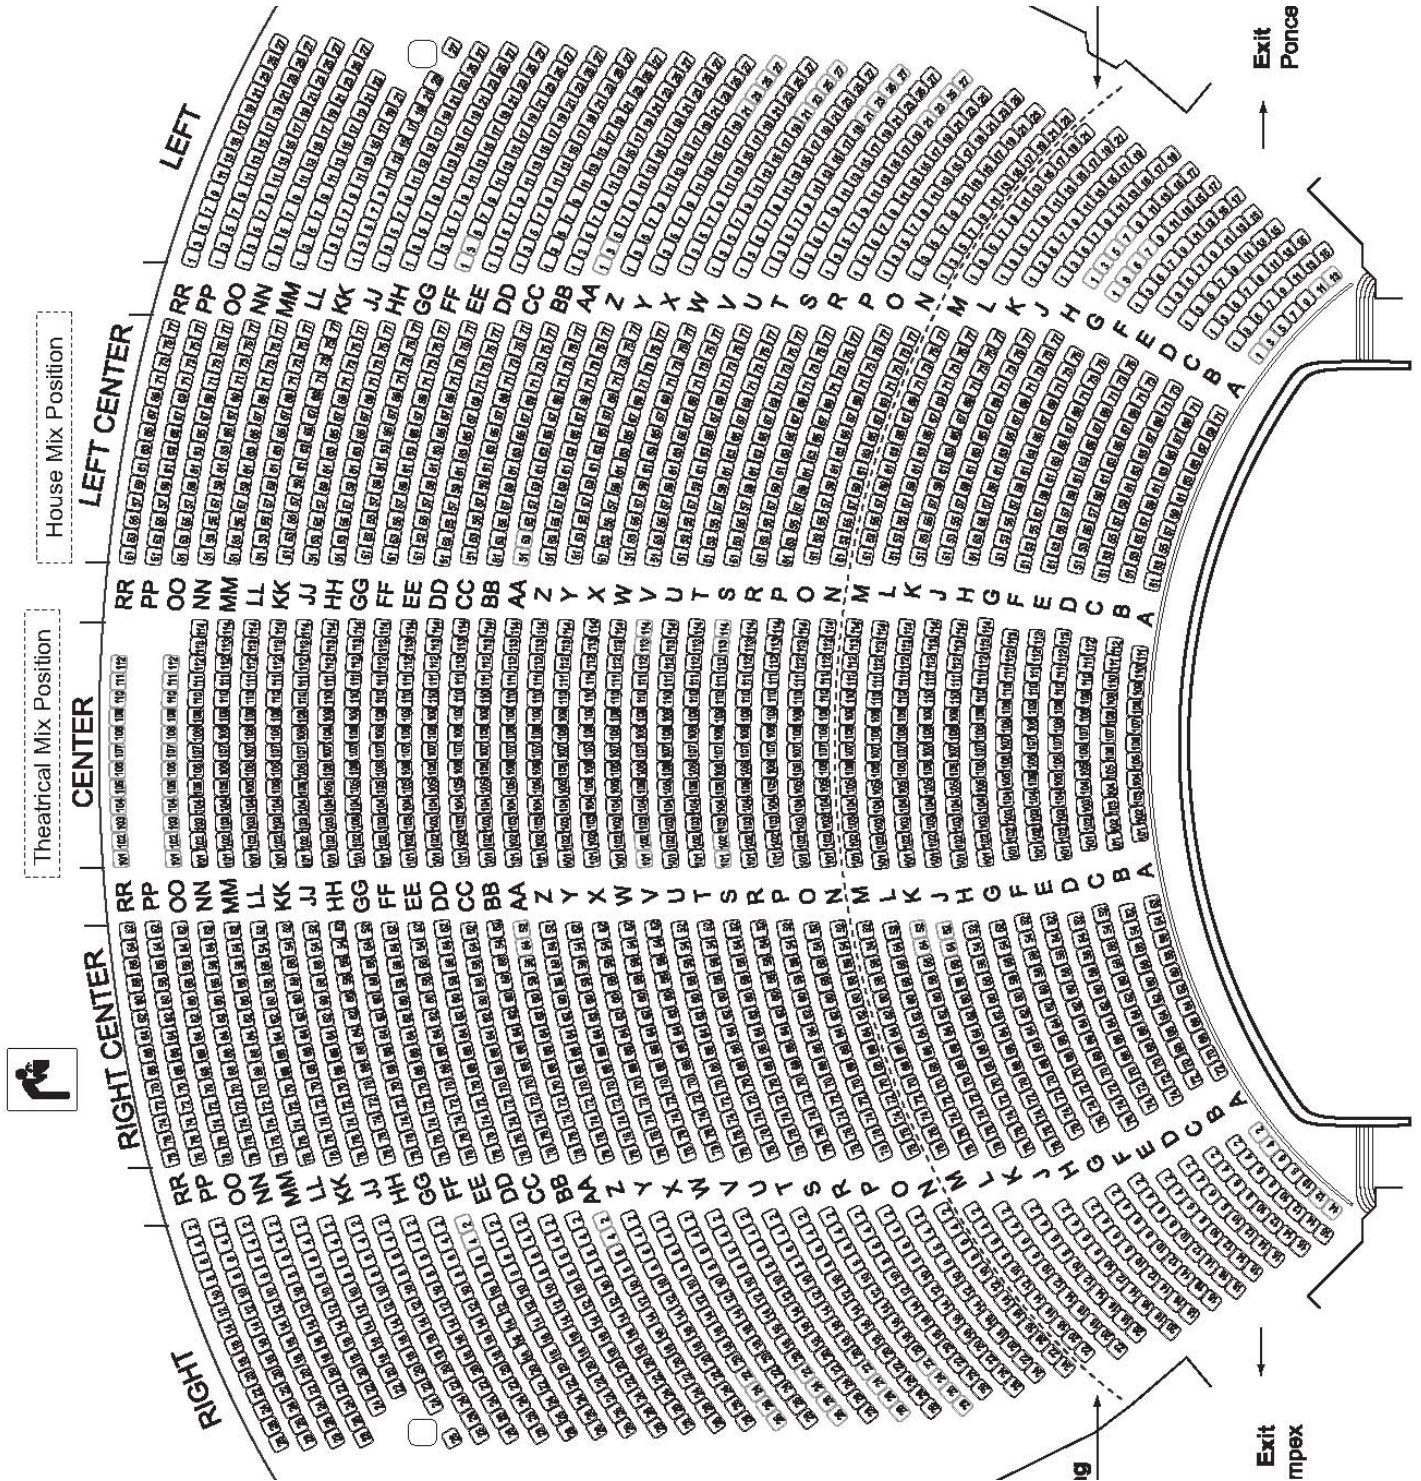

ORCHESTRA SEATING CHART

OPTIONAL ORCHESTRA PIT SEATING CHART

TOTAL NUMBER OF
CHAIRS IN THIS
CONFIGURATION IS
=156 chairs

Orchestra Platform