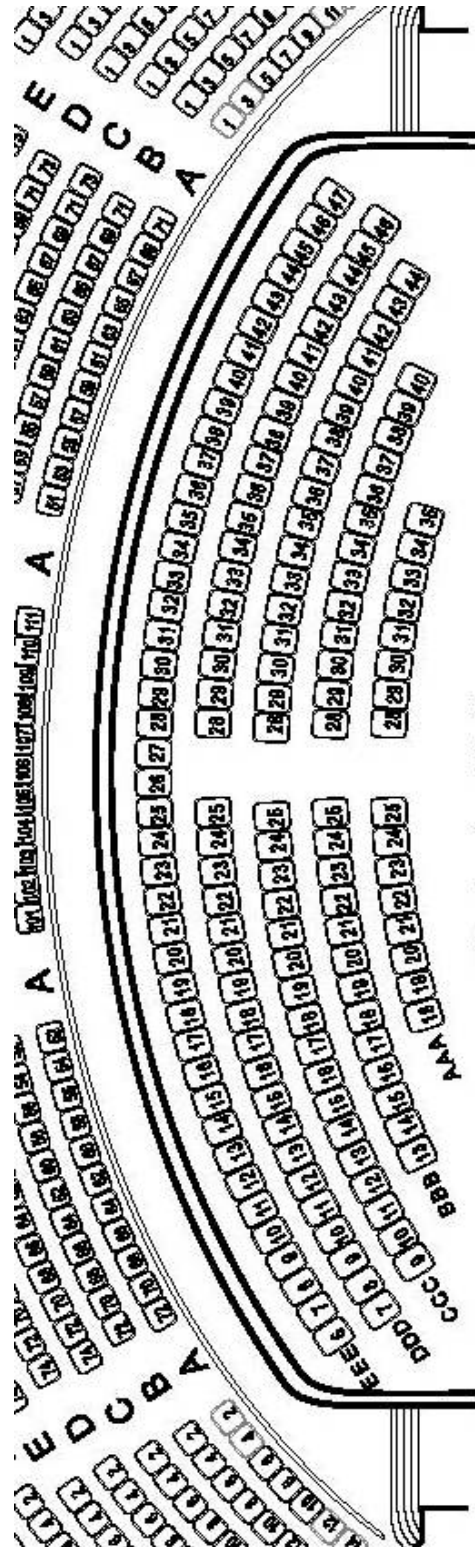

ORCHESTRA SEATING CHART

OPTIONAL ORCHESTRA PIT SEATING CHART

TOTAL NUMBER OF
CHAIRS IN THIS
CONFIGURATION IS
=156 chairs

Orchestra Platform