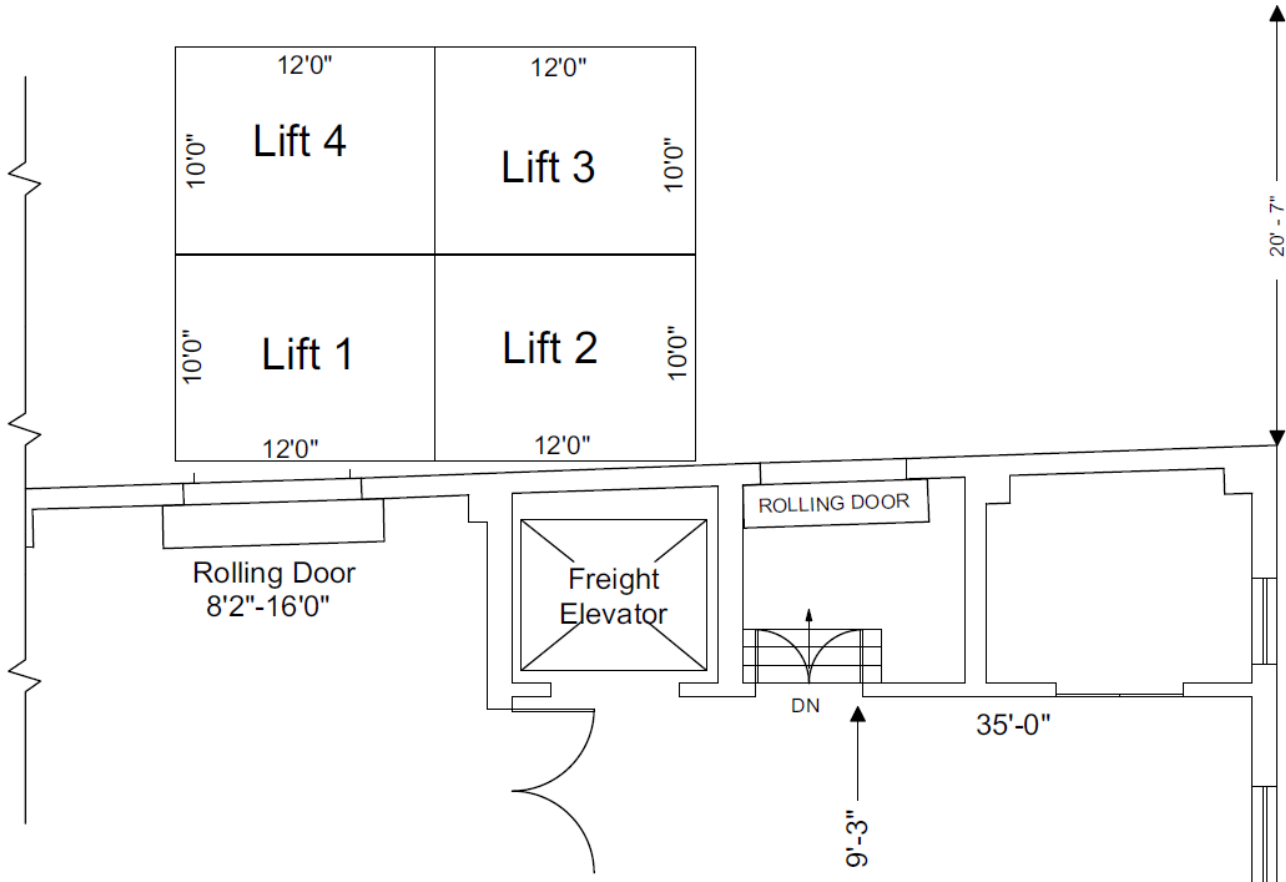

GENERAL MEASUREMENTS LOADING DOCK LIFTS & STAGE LEFT AREA

Above drawing is of the loading dock rolling door & loading dock lift measurements. The rolling door from the lifts leads directly onto the upstage left side of the stage. Off the SL wing is our SL Prop Room where our freight elevator is located. The freight elevator takes you to storage or the cross under hall but not the dressing room tower.