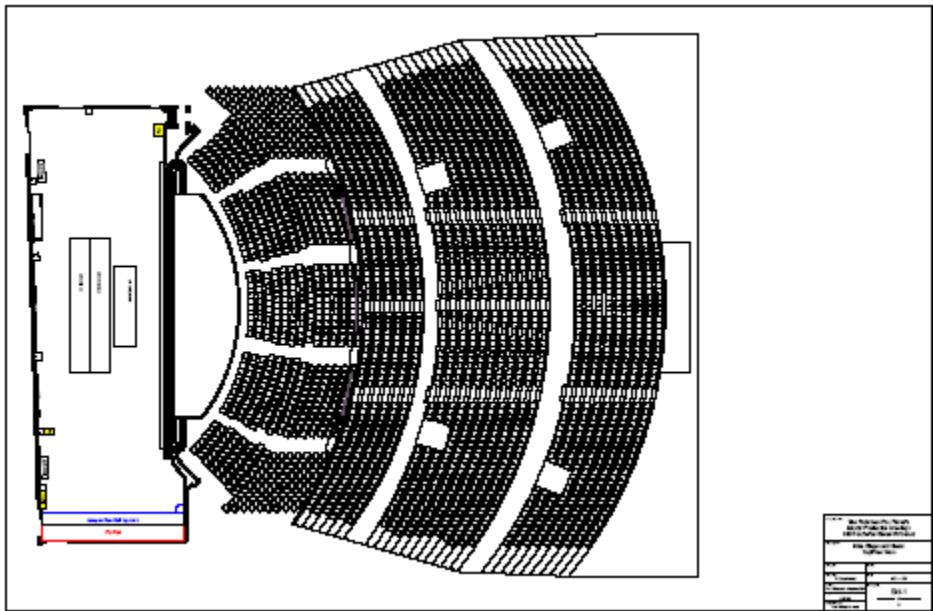

VARIOUS STAGE VIEWS

The Fox Theatre	
660 Peachtree Street, N.E.	
Atlanta, Georgia 30308	
Stage Office	
Sheet No.	68-1
Date	11/11/11
Author	J. [Name]
Checker	[Name]
Appr.	[Name]

VARIOUS STAGE VIEWS

STAGE RIGHT FLOOR PLAN

STAGE LEFT FLOOR PLAN