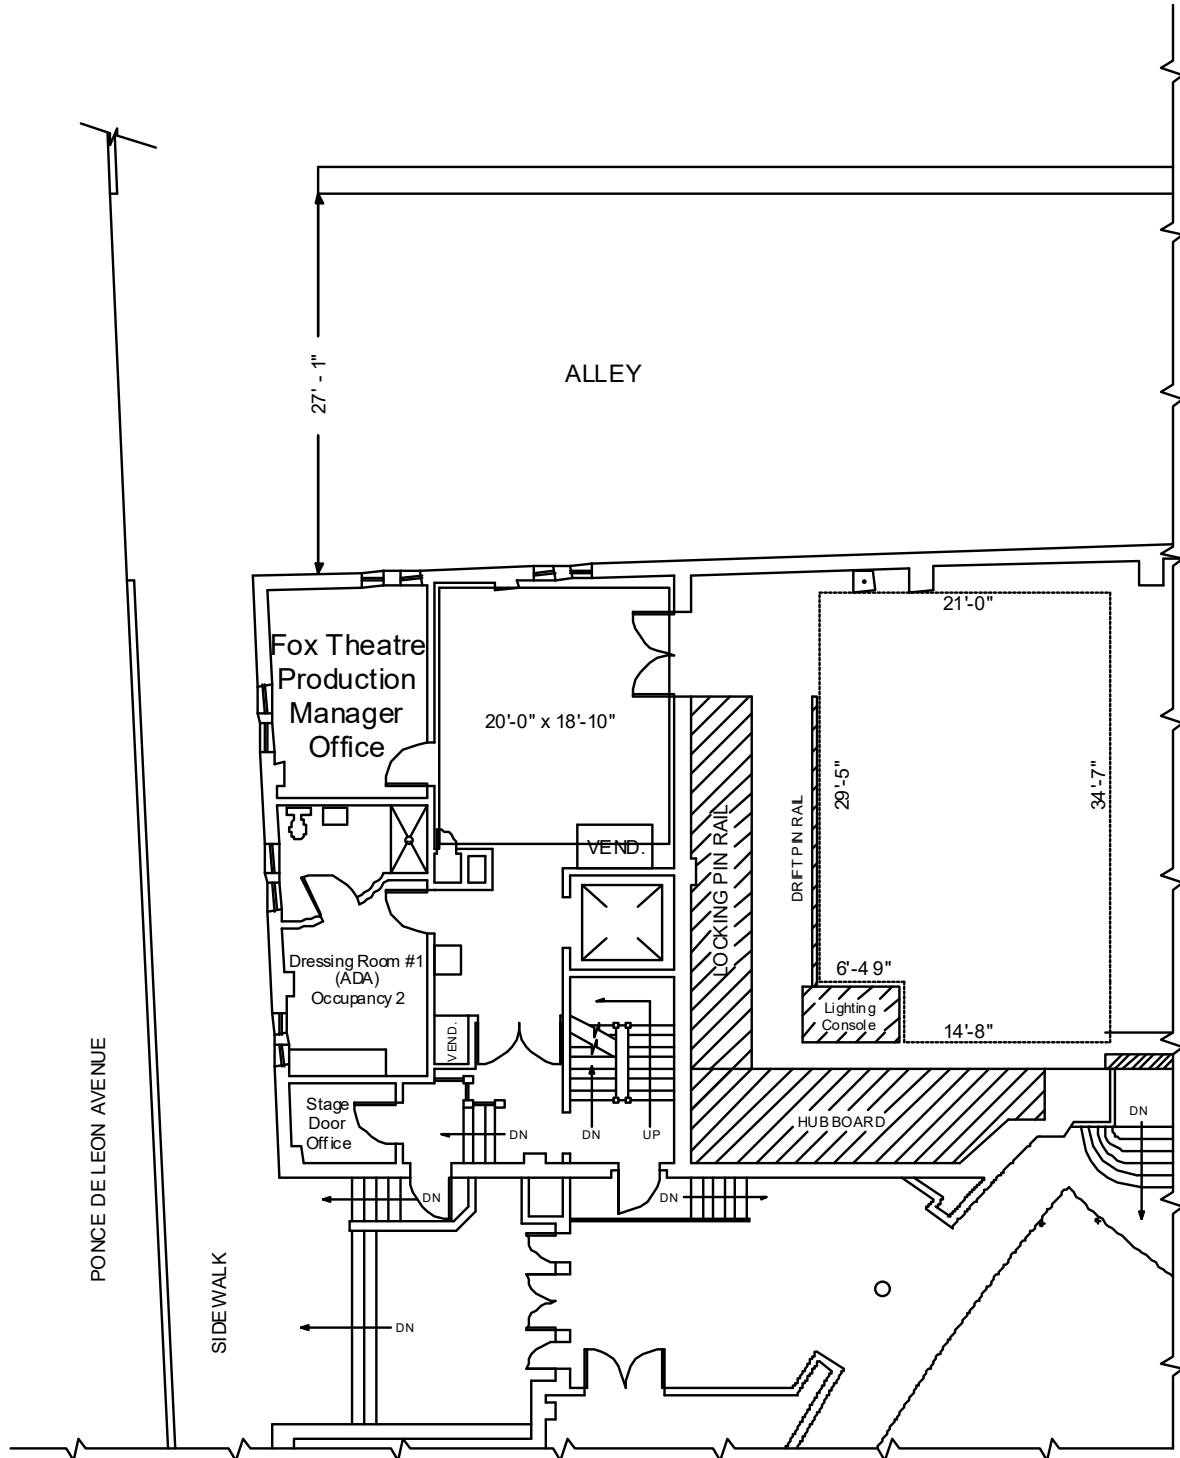

VARIOUS STAGE VIEWS

The Fox Theatre	
660 Peachtree Street, N.E.	
Atlanta, Georgia 30308	
Stage Office	
Sheet No.	68-1
Date	11/11/11
Author	J. [Name]
Checker	[Name]
Appr.	[Name]

VARIOUS STAGE VIEWS

STAGE RIGHT FLOOR PLAN

STAGE LEFT FLOOR PLAN