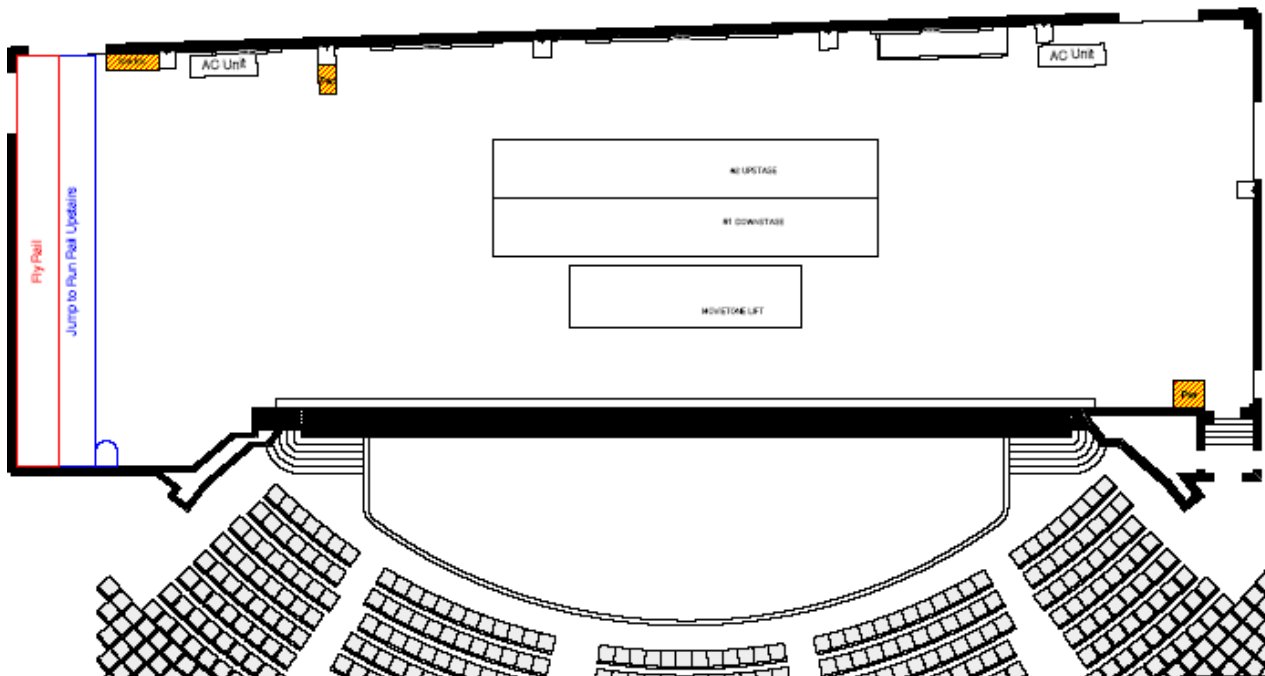

VARIOUS STAGE VIEWS

The Fox Theatre	
660 Peachtree Street, N.E.	
Atlanta, Georgia 30308	
Stage Office	
Sheet No.	68-1
Date	11/11/11
Author	J. [Name]
Checker	[Name]
Appr.	[Name]

VARIOUS STAGE VIEWS

STAGE RIGHT FLOOR PLAN

STAGE LEFT FLOOR PLAN