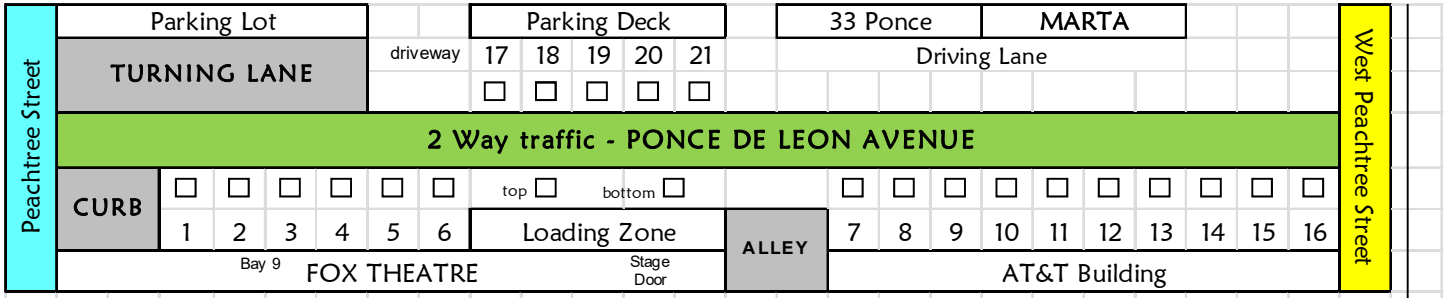

PARKING MAP FOR PONCE DE LEON AVE

Unless prior approval has been obtained from the Fire Marshal through the Fox Theatre production office, all trucks must move to the street after loading or unloading is complete.