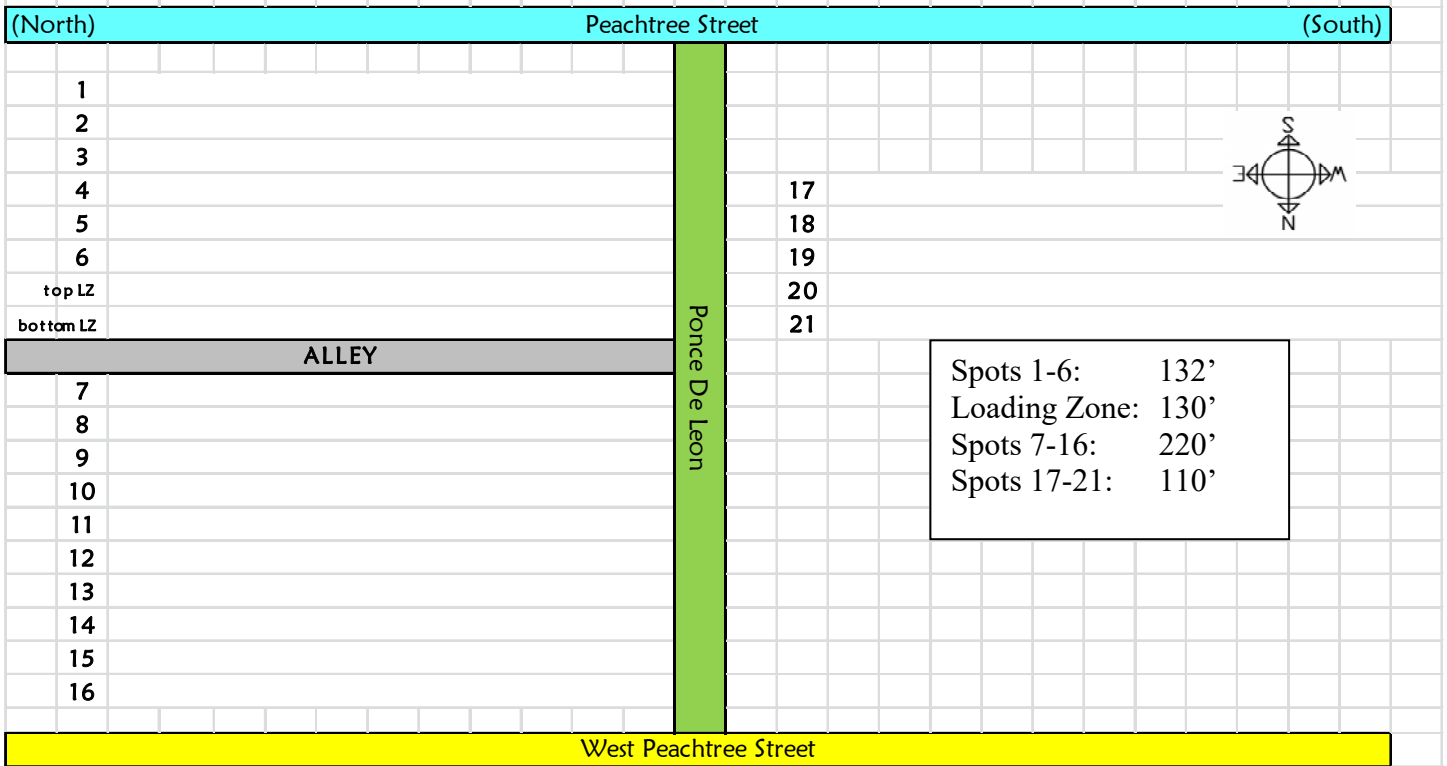

PARKING MAP FOR PONCE DE LEON AVE

Unless prior approval has been obtained from the Fire Marshal through the Fox Theatre production office, all trucks must move to the street after loading or unloading is complete.