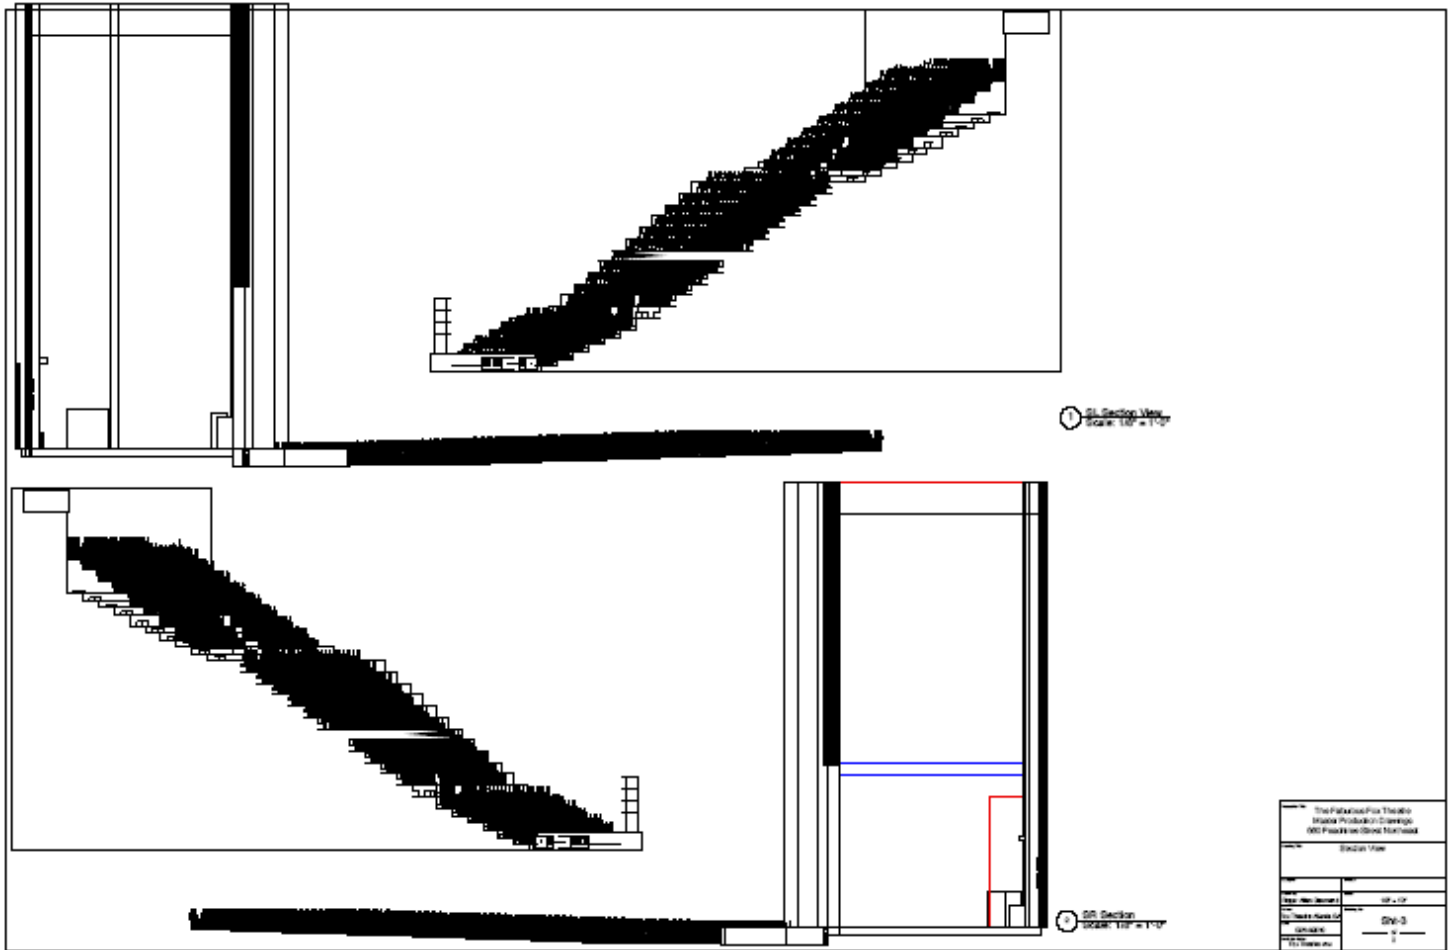

VARIOUS STAGE VIEWS

The Fox Theatre Technical Package 660 Peachtree Street, N.E. Atlanta, GA 30308	
Stage View	...
...	...
...	...

VARIOUS STAGE VIEWS

FULL STAGE AND OFFSTAGE VIEW

FULL STAGE WITH LINESETS LAYER AND DOWNSTAGE RIGGING

OFFSTAGE RIGHT AND STAGE RIGHT RAIL

SECTION- STAGE RIGHT

STAGE LEFT AND LOADING DOCK

CENTER STAGE