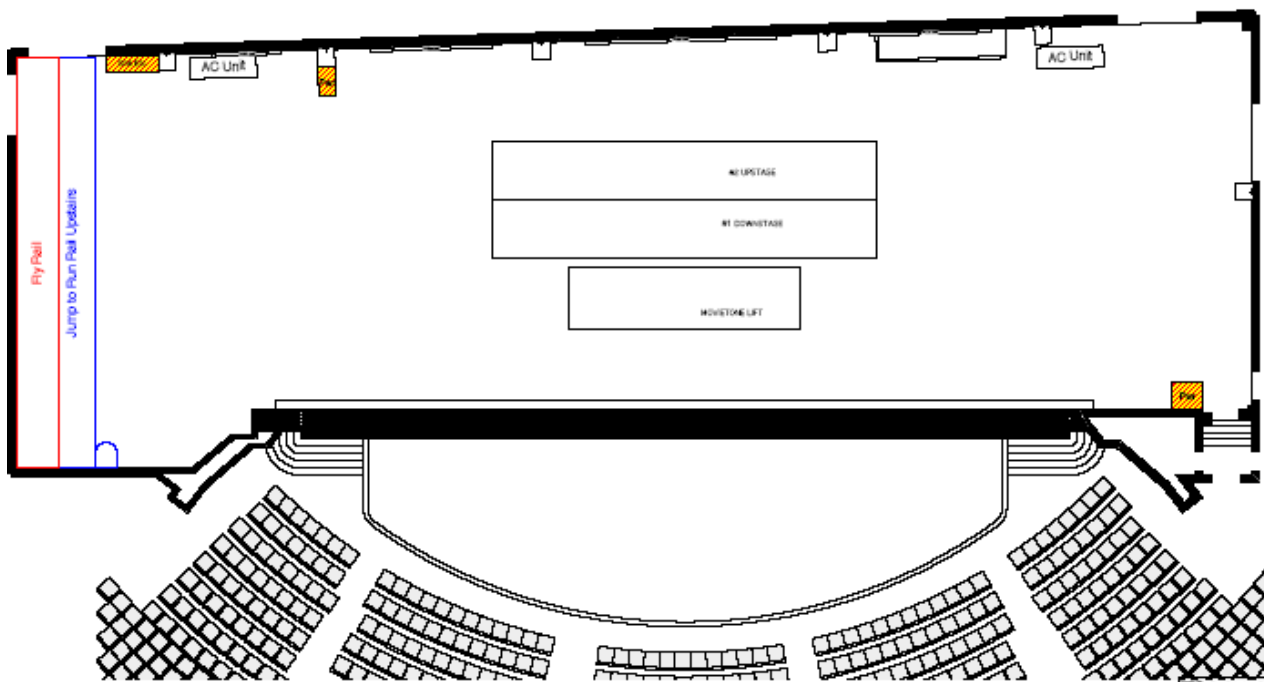

VARIOUS STAGE VIEWS

The Fox Theatre Technical Package 660 Peachtree Street, N.E. Atlanta, GA 30308	
Stage View	...
...	...
...	...

VARIOUS STAGE VIEWS

FULL STAGE AND OFFSTAGE VIEW

FULL STAGE WITH LINESETS LAYER AND DOWNSTAGE RIGGING

OFFSTAGE RIGHT AND STAGE RIGHT RAIL

SECTION- STAGE RIGHT

STAGE LEFT AND LOADING DOCK

CENTER STAGE