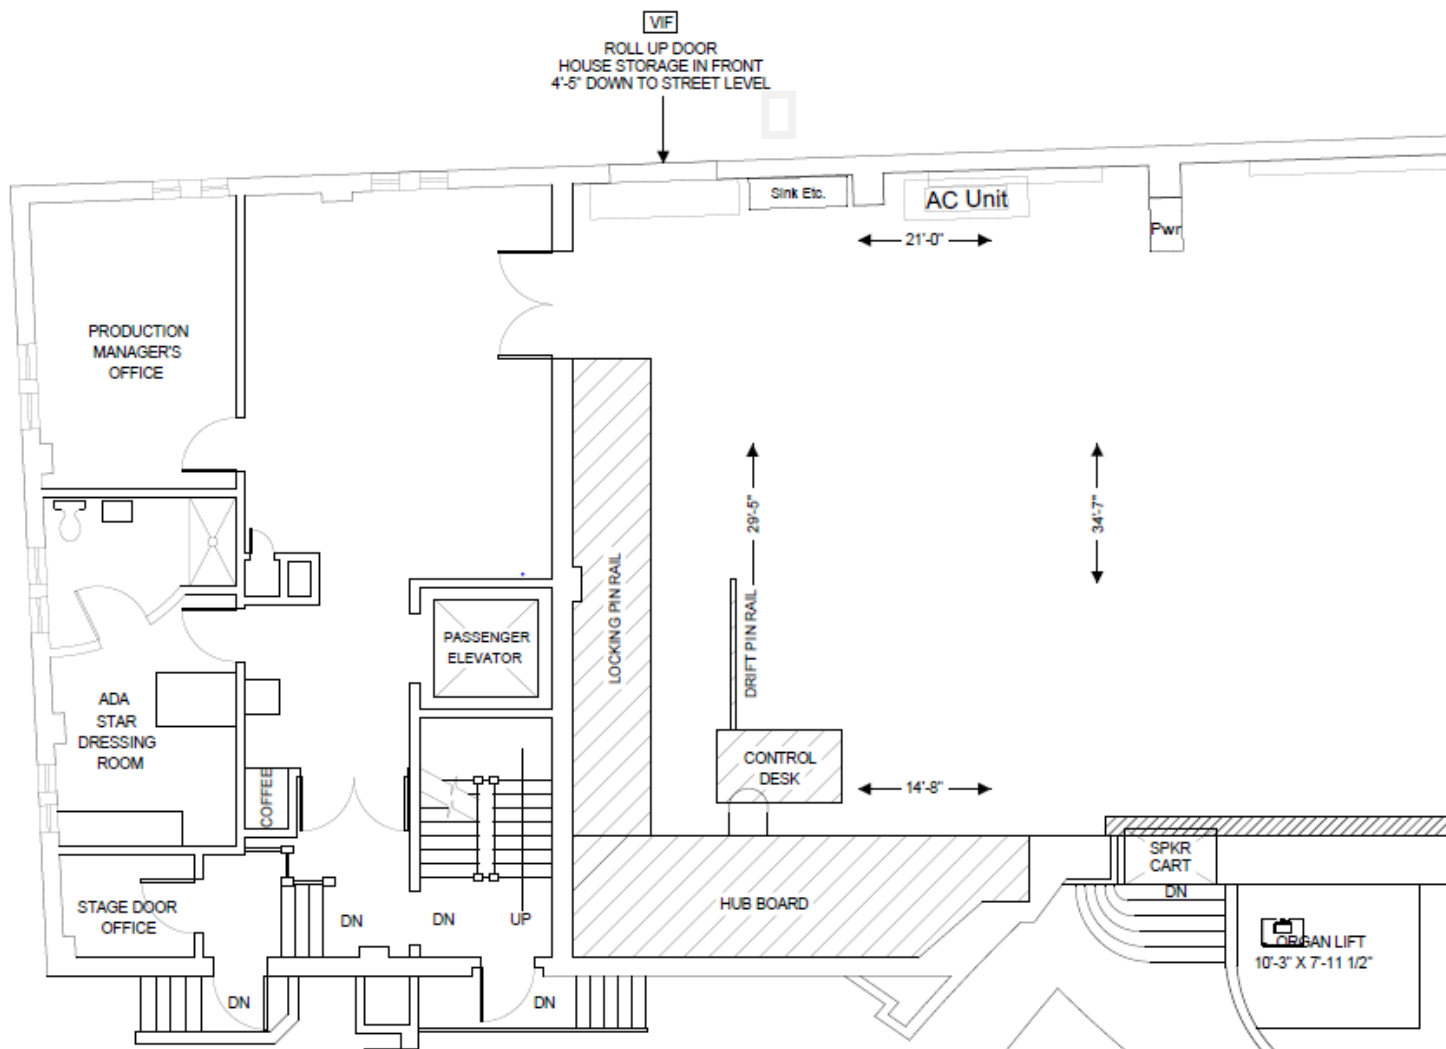

VARIOUS STAGE VIEWS

The Fox Theatre Technical Package 660 Peachtree Street, N.E. Atlanta, GA 30308	
Stage View	...
...	...
...	...

VARIOUS STAGE VIEWS

FULL STAGE AND OFFSTAGE VIEW

FULL STAGE WITH LINESETS LAYER AND DOWNSTAGE RIGGING

OFFSTAGE RIGHT AND STAGE RIGHT RAIL

SECTION- STAGE RIGHT

STAGE LEFT AND LOADING DOCK

CENTER STAGE