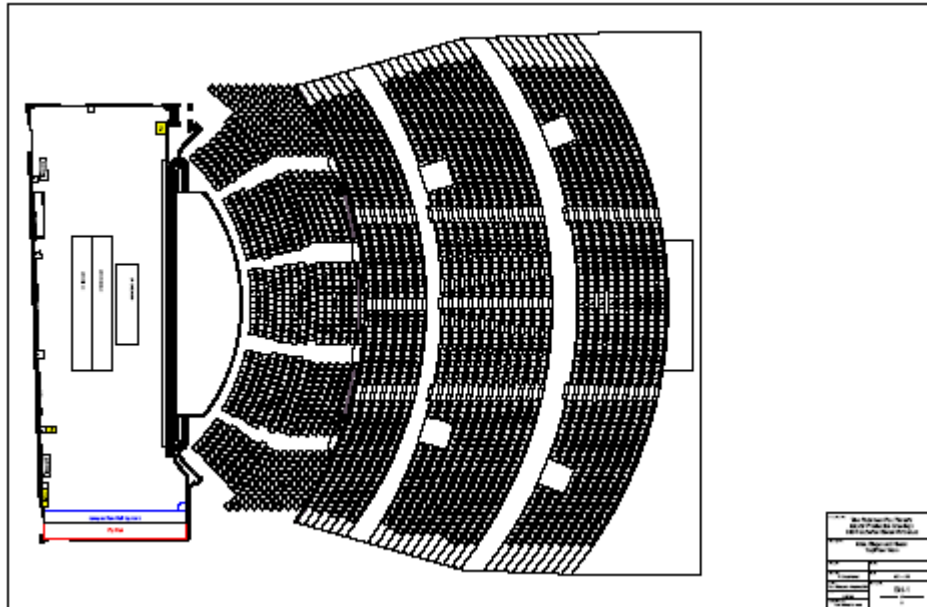

VARIOUS STAGE VIEWS

The Fox Theatre Technical Package 660 Peachtree Street, N.E. Atlanta, GA 30308	
Stage View	...
...	...
...	...

VARIOUS STAGE VIEWS

FULL STAGE AND OFFSTAGE VIEW

FULL STAGE WITH LINESETS LAYER AND DOWNSTAGE RIGGING

OFFSTAGE RIGHT AND STAGE RIGHT RAIL

SECTION- STAGE RIGHT

STAGE LEFT AND LOADING DOCK

CENTER STAGE