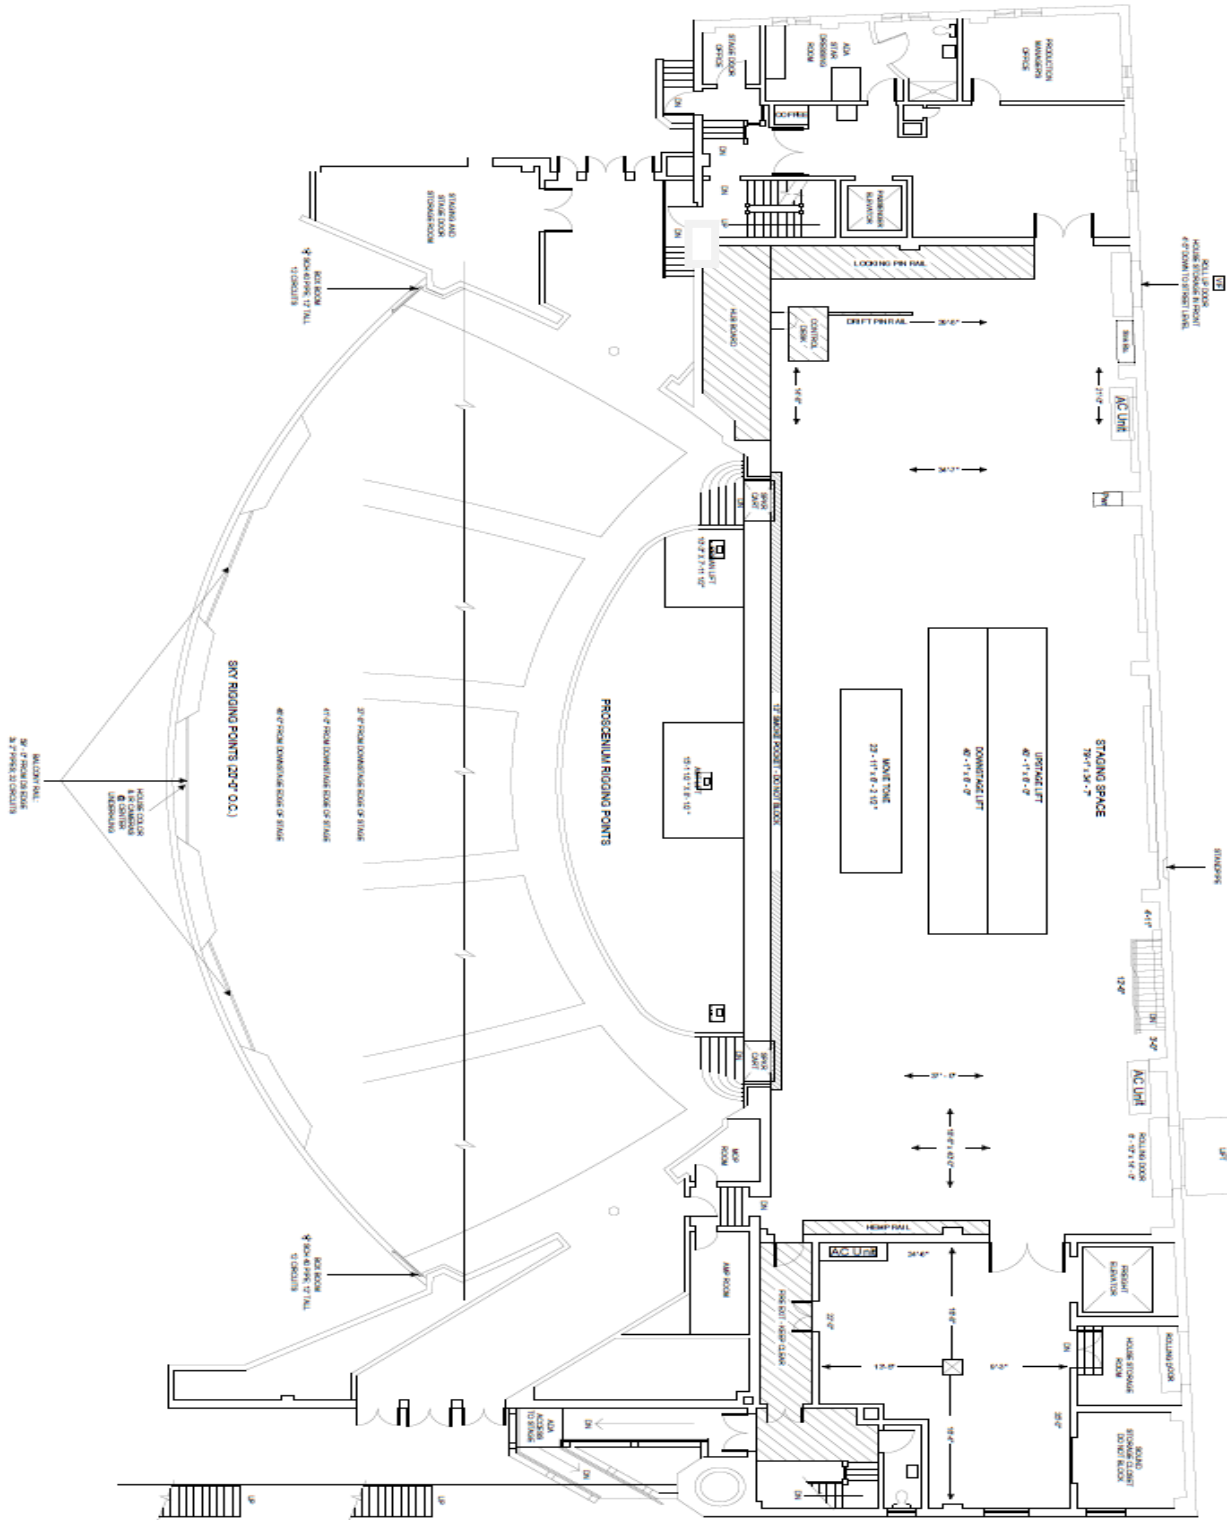

VARIOUS STAGE VIEWS

The Fox Theatre Technical Package 660 Peachtree Street, N.E. Atlanta, GA 30308	
Stage View	...
...	...
...	...

VARIOUS STAGE VIEWS

FULL STAGE AND OFFSTAGE VIEW

FULL STAGE WITH LINESETS LAYER AND DOWNSTAGE RIGGING

OFFSTAGE RIGHT AND STAGE RIGHT RAIL

SECTION- STAGE RIGHT

STAGE LEFT AND LOADING DOCK

CENTER STAGE