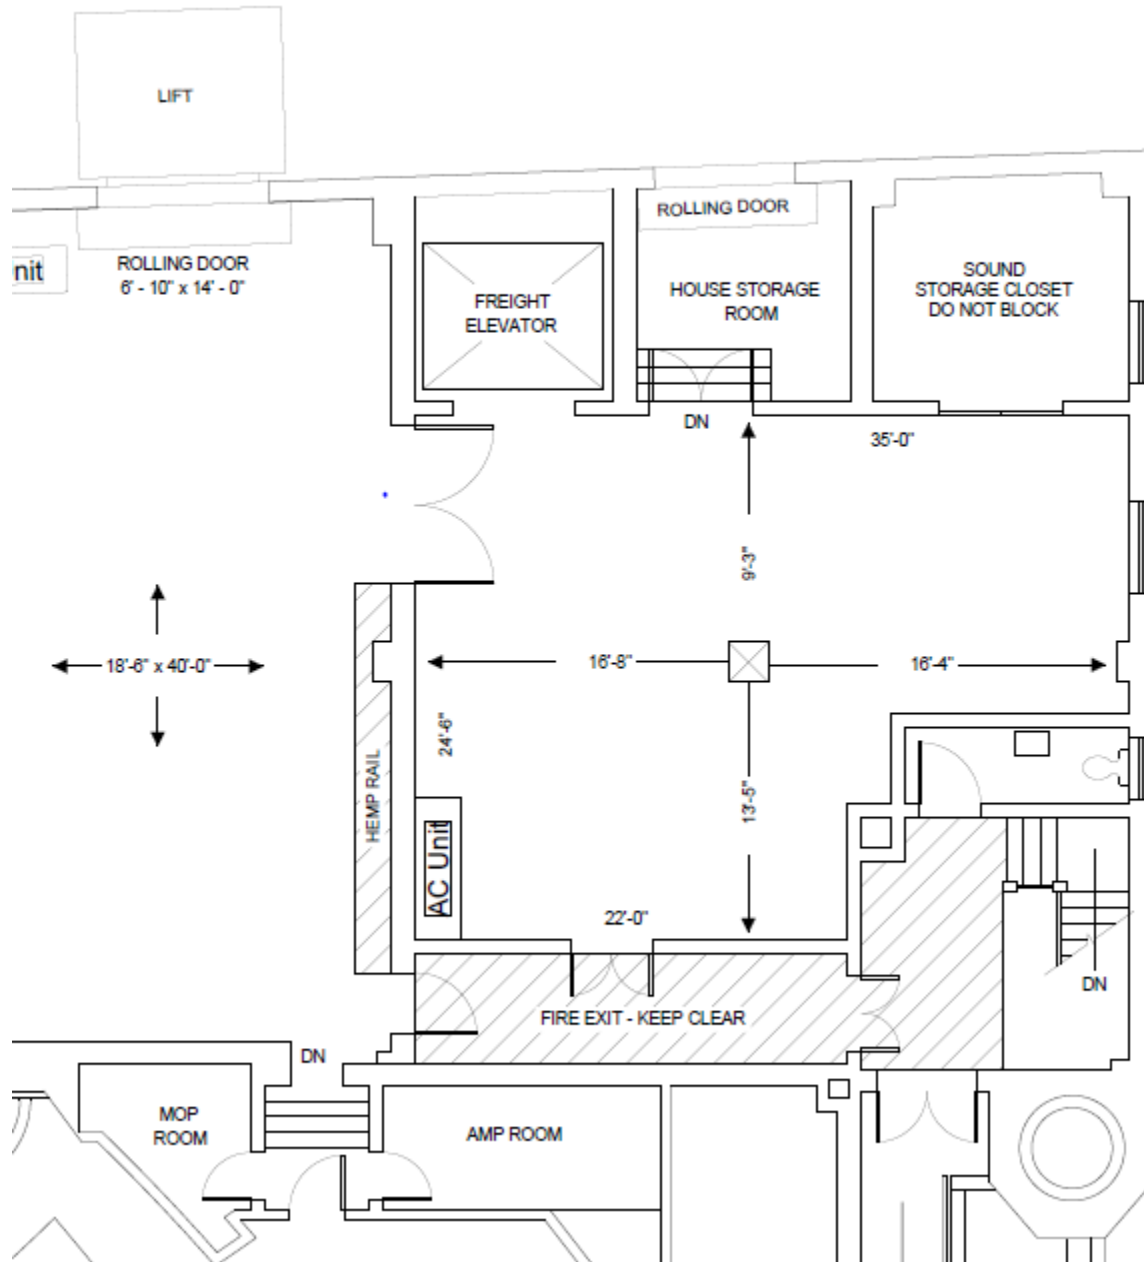

VARIOUS STAGE VIEWS

The Fox Theatre Technical Package 660 Peachtree Street, N.E. Atlanta, GA 30308	
Stage View	...
...	...
...	...

VARIOUS STAGE VIEWS

FULL STAGE AND OFFSTAGE VIEW

FULL STAGE WITH LINESETS LAYER AND DOWNSTAGE RIGGING

OFFSTAGE RIGHT AND STAGE RIGHT RAIL

SECTION- STAGE RIGHT

STAGE LEFT AND LOADING DOCK

CENTER STAGE