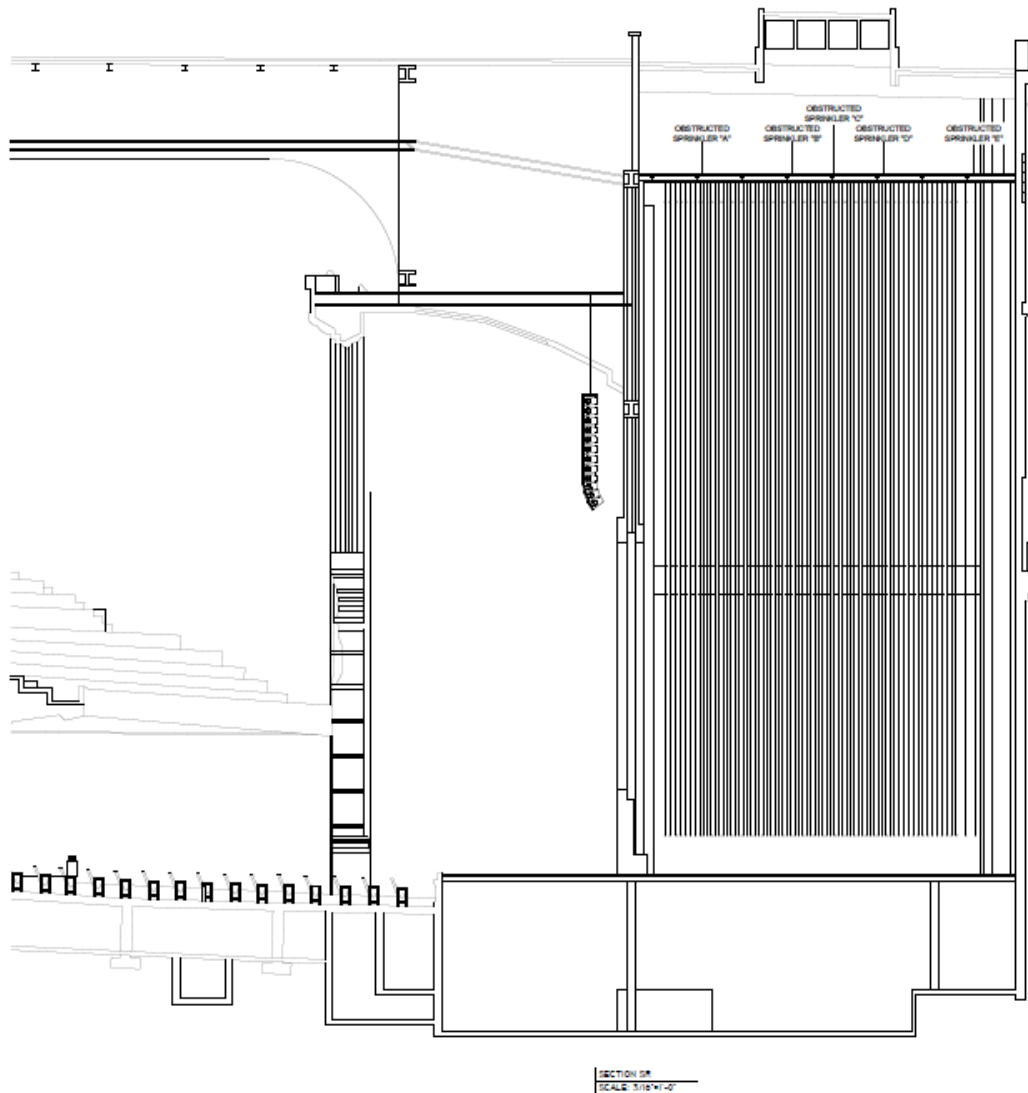

VARIOUS STAGE VIEWS

The Fox Theatre Technical Package 660 Peachtree Street, N.E. Atlanta, GA 30308	
Stage View	...
...	...
...	...

VARIOUS STAGE VIEWS

FULL STAGE AND OFFSTAGE VIEW

FULL STAGE WITH LINESETS LAYER AND DOWNSTAGE RIGGING

OFFSTAGE RIGHT AND STAGE RIGHT RAIL

SECTION- STAGE RIGHT

STAGE LEFT AND LOADING DOCK

CENTER STAGE